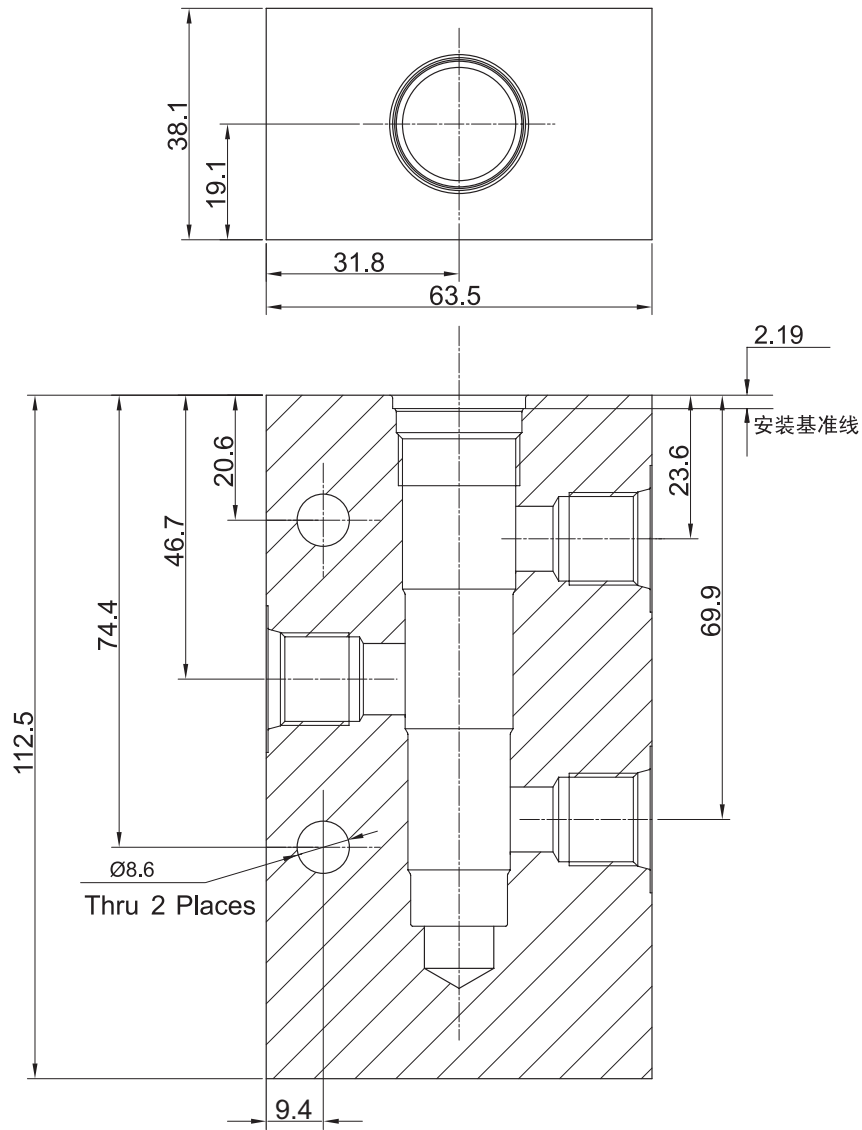

标准阀块

Series SUN T-31A Housings

Unit=Millimeters

Part No.	Ports
LMM A	1/4" NPTF
LMM B	3/8" NPTF
LMM C	1/2" NPTF
LMM I	SAE 6
LMM J	SAE 8
LMM K	SAE 10
LMM T	G 1/4
LMM U	G 3/8
LMM V	G 1/2

Material	Operating Pressure	Part No.
Aluminum, 6061-T6	210 bar (3000 psi)	****
Steel	350 bar (5000 psi)	****-S