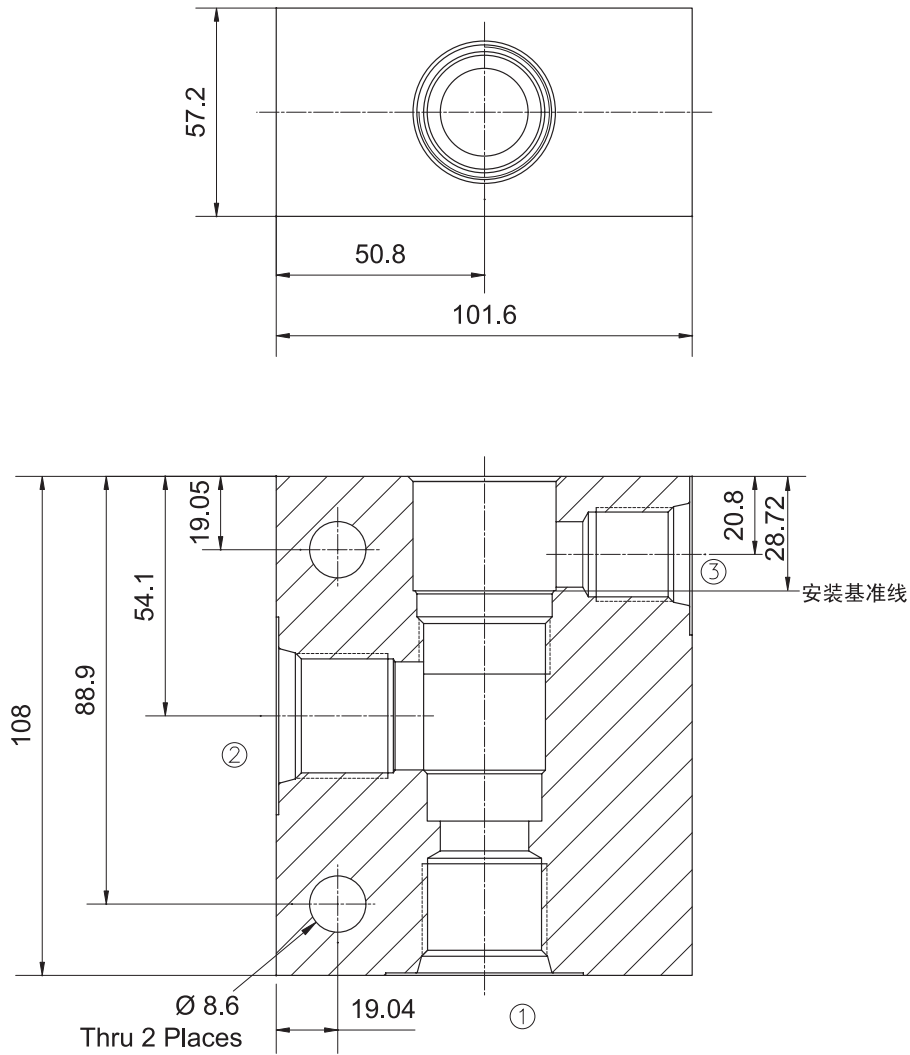

# 标准阀块

Series SUN T-17A Housings

Unit=Millimeters

Part No.	Ports 1 & 2	Port 3
LHCD	3/4" NPTF	1/4" NPTF
LHCE	1" NPTF	1/4" NPTF
LHCF	1 1/4" NPTF	1/4" NPTF
LHCL	SAE 12	SAE 6
LHCM	SAE 16	SAE 6
LHCN	SAE 20	SAE 6
LHCW	G 3/4	G 1/4
LHCX	G 1	G 1/4
LHCY	G 1 1/4	G 1/4

Material	Operating Pressure	Part No.
Aluminum,6061-T6	210 bar (3000 psi)	****
Steel	350 bar (5000 psi)	****-S