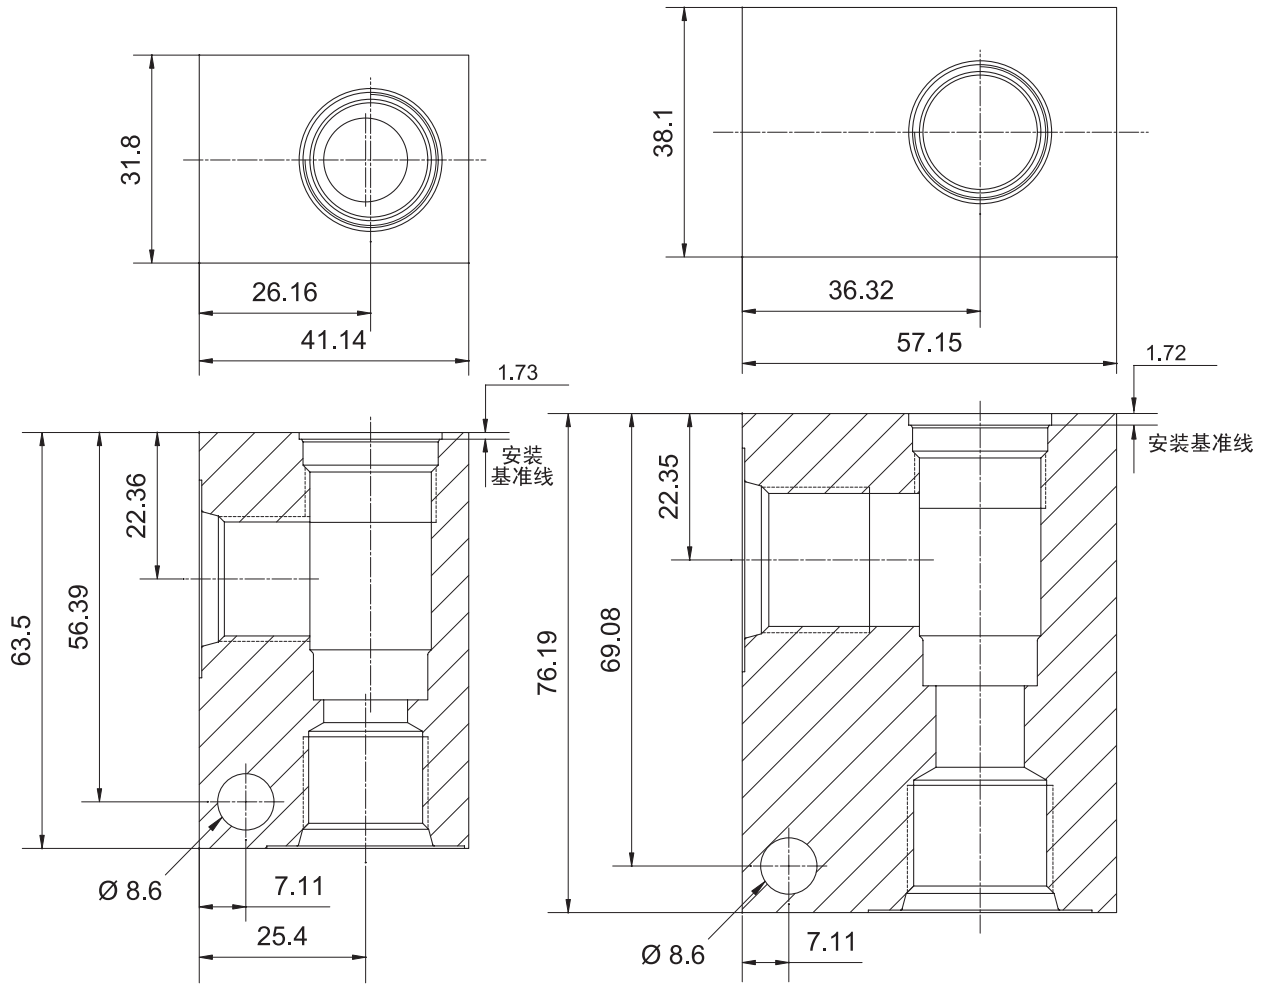

# 标准阀块

Series SUN T-10A Housings

Unit=Millimeters

| Part No. | Ports     |
|----------|-----------|
| LFAA     | 1/4" NPTF |
| LFAB     | 3/8" NPTF |
| LFAH     | SAE4      |
| LFAI     | SAE6      |
| LFAJ     | SAE8      |
| LFAT     | G 1/4     |
| LFAU     | G 3/8     |

| Part No. | Ports     |
|----------|-----------|
| LFAC     | 1/2" NPTF |
| LFAD     | 3/4" NPTF |
| LFAK     | SAE10     |
| LFAL     | SAE12     |
| LFAV     | G 1/2     |
| LFAW     | G 3/4     |

| Material         | Operating Pressure | Part No. |
|------------------|--------------------|----------|
| Aluminum,6061-T6 | 210 bar (3000 psi) | ****     |
| Steel            | 350 bar (5000 psi) | ****-S   |